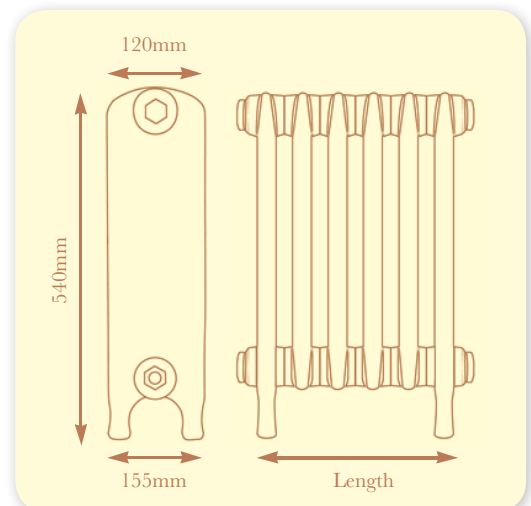

Tel: 01205 280354

sales@paladinradiators.com

Paladin Radiators Workshop, E.T Morris
Transport Hub, Langrick Road, New York,
Lincolnshire, LN4 4XH

Lengths quoted are given in good faith, are overall including bush ends. However, due to the nature of the manufacturing process tolerances can and should be expected. Quoted dimensions should therefore only be used as a guideline.