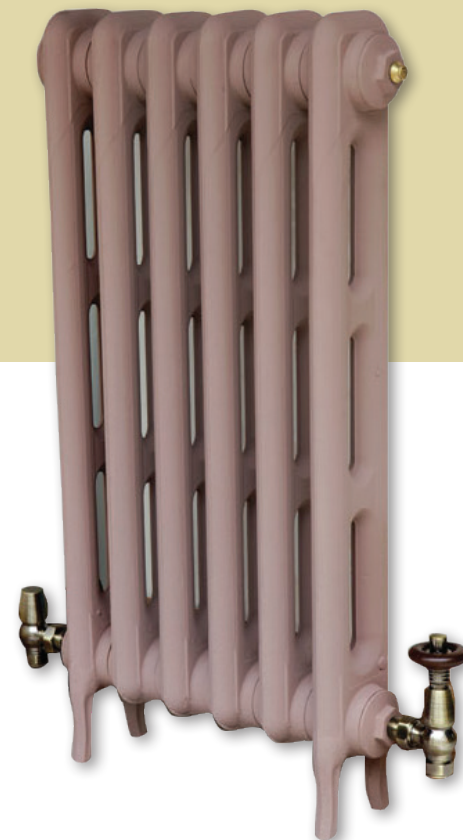

Code	Sections	Length (mm)	Output		Weight (Kg)	Water Content (Ltr's)
			75 / 65 / 20			
			Watts	BTU's		
PIM-760-03	3	220	323	1101	15.2	3.3
PIM-760-04	4	282	430	1468	20.3	4.4
PIM-760-05	5	344	538	1835	25.4	5.5
PIM-760-06	6	405	645	2202	30.5	6.6
PIM-760-07	7	467	753	2569	35.6	7.7
PIM-760-08	8	529	860	2936	40.6	8.8
PIM-760-09	9	591	968	3303	45.7	9.9
PIM-760-10	10	653	1076	3670	50.8	11.0
PIM-760-11	11	715	1183	4037	55.9	12.1
PIM-760-12	12	777	1291	4404	61.0	13.2
PIM-760-13	13	839	1398	4771	66.0	14.3
PIM-760-14	14	901	1506	5138	71.1	15.4
PIM-760-15	15	963	1613	5505	76.2	16.5
PIM-760-16	16	1024	1721	5872	81.3	17.6
PIM-760-17	17	1086	1829	6239	86.4	18.7
PIM-760-18	18	1148	1936	6606	91.4	19.8
PIM-760-19	19	1210	2044	6973	96.5	20.9
PIM-760-20	20	1272	2151	7340	101.6	22.0
PIM-760-21	21	1334	2259	7707	106.7	23.1
PIM-760-22	22	1396	2366	8074	111.8	24.2
PIM-760-23	23	1458	2474	8441	116.8	25.3
PIM-760-24	24	1520	2581	8808	121.9	26.4
PIM-760-25	25	1582	2689	9175	127.0	27.5
PIM-760-26	26	1643	2797	9542	132.1	28.6
PIM-760-27	27	1705	2904	9909	137.2	29.7
PIM-760-28	28	1767	3012	10276	142.2	30.8
PIM-760-29	29	1829	3119	10643	147.3	31.9
PIM-760-30	30	1891	3227	11010	152.4	33.0
PIM-760-31	31	1953	3334	11377	157.5	34.1
PIM-760-32	32	2015	3442	11744	162.6	35.2
PIM-760-33	33	2077	3550	12111	167.6	36.3
PIM-760-34	34	2139	3657	12478	172.7	37.4
PIM-760-35	35	2201	3765	12845	177.8	38.5
PIM-760-36	36	2262	3872	13212	182.9	39.6
PIM-760-37	37	2324	3980	13579	188.0	40.7
PIM-760-38	38	2386	4087	13946	193.0	41.8
PIM-760-39	39	2448	4195	14313	198.1	42.9
PIM-760-40	40	2510	4302	14680	203.2	44.0