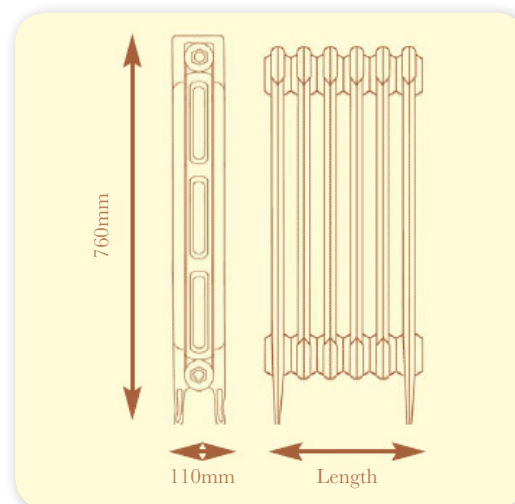

Tel: 01205 280354

sales@paladinradiators.com

Paladin Radiators Workshop, E.T Morris
Transport Hub, Langrick Road, New York,
Lincolnshire, LN4 4XH

Lengths quoted are given in good faith, are overall including bush ends. However, due to the nature of the manufacturing process tolerances can and should be expected. Quoted dimensions should therefore only be used as a guideline.