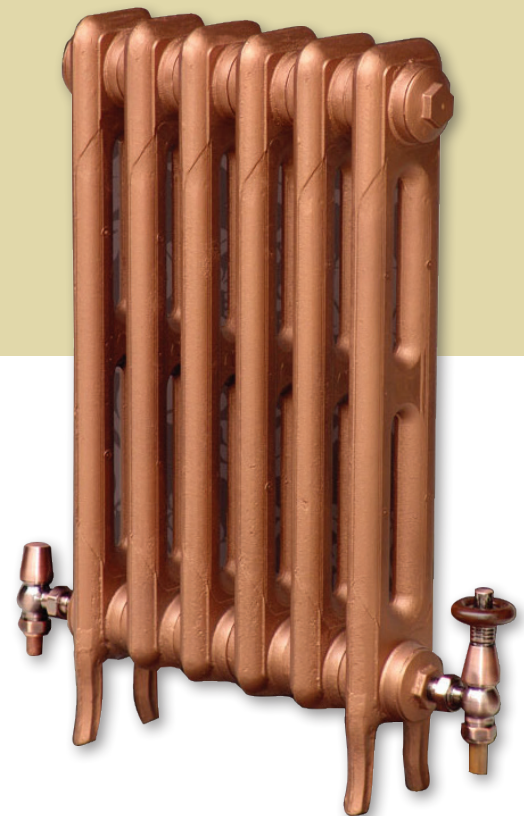

Code	Sections	Length (mm)	Output		Weight (Kg)	Water Content (Ltr's)
			75 / 65 / 20			
			Watts	BTU's		
PIM-660-03	3	218	282	963	13.0	3.0
PIM-660-04	4	279	376	1284	17.3	4.0
PIM-660-05	5	341	470	1605	21.6	5.0
PIM-660-06	6	402	564	1926	25.9	6.0
PIM-660-07	7	463	659	2247	30.2	7.0
PIM-660-08	8	524	753	2568	34.6	8.0
PIM-660-09	9	586	847	2889	38.9	9.0
PIM-660-10	10	647	941	3210	43.2	10.0
PIM-660-11	11	708	1035	3531	47.5	11.0
PIM-660-12	12	770	1129	3852	51.8	12.0
PIM-660-13	13	831	1223	4173	56.2	13.0
PIM-660-14	14	892	1317	4494	60.5	14.0
PIM-660-15	15	954	1411	4815	64.8	15.0
PIM-660-16	16	1015	1505	5136	69.1	16.0
PIM-660-17	17	1076	1599	5457	73.4	17.0
PIM-660-18	18	1137	1693	5778	77.8	18.0
PIM-660-19	19	1199	1788	6099	82.1	19.0
PIM-660-20	20	1260	1882	6420	86.4	20.0
PIM-660-21	21	1321	1976	6741	90.7	21.0
PIM-660-22	22	1383	2070	7062	95.0	22.0
PIM-660-23	23	1444	2164	7383	99.4	23.0
PIM-660-24	24	1505	2258	7704	103.7	24.0
PIM-660-25	25	1567	2352	8025	108.0	25.0
PIM-660-26	26	1628	2446	8346	112.3	26.0
PIM-660-27	27	1689	2540	8667	116.6	27.0
PIM-660-28	28	1750	2634	8988	121.0	28.0
PIM-660-29	29	1812	2728	9309	125.3	29.0
PIM-660-30	30	1873	2822	9630	129.6	30.0
PIM-660-31	31	1934	2916	9951	133.9	31.0
PIM-660-32	32	1996	3011	10272	138.2	32.0
PIM-660-33	33	2057	3105	10593	142.6	33.0
PIM-660-34	34	2118	3199	10914	146.9	34.0
PIM-660-35	35	2180	3293	11235	151.2	35.0
PIM-660-36	36	2241	3387	11556	155.5	36.0
PIM-660-37	37	2302	3481	11877	159.8	37.0
PIM-660-38	38	2363	3575	12198	164.2	38.0
PIM-660-39	39	2425	3669	12519	168.5	39.0
PIM-660-40	40	2486	3763	12840	172.8	40.0