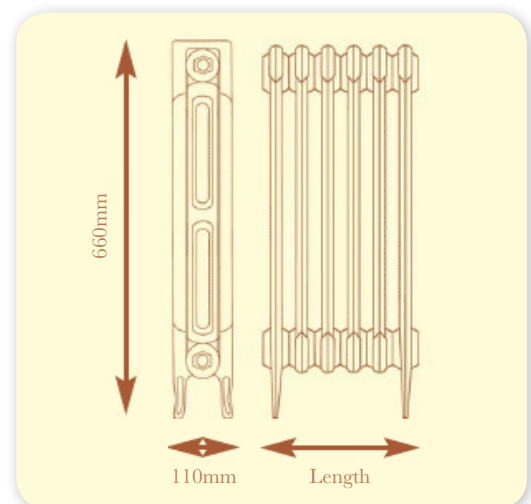

Tel: 01205 280354

sales@paladinradiators.com

Paladin Radiators Workshop, E.T Morris
Transport Hub, Langrick Road, New York,
Lincolnshire, LN4 4XH

Lengths quoted are given in good faith, are overall including bush ends. However, due to the nature of the manufacturing process tolerances can and should be expected. Quoted dimensions should therefore only be used as a guideline.