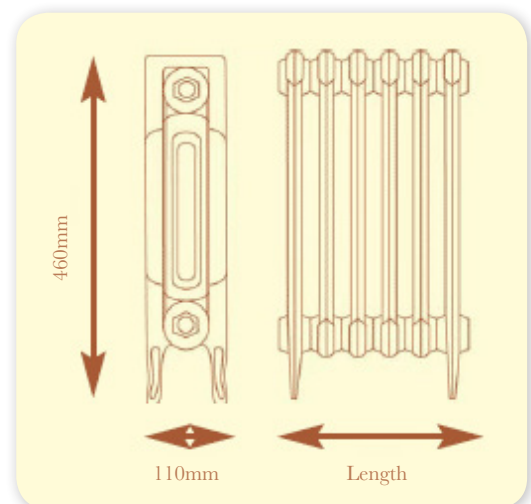

Tel: 01205 280354

sales@paladinradiators.com

Paladin Radiators Workshop, E.T Morris
Transport Hub, Langrick Road, New York,
Lincolnshire, LN4 4XH

Lengths quoted are given in good faith, are overall including bush ends. However, due to the nature of the manufacturing process tolerances can and should be expected. Quoted dimensions should therefore only be used as a guideline.