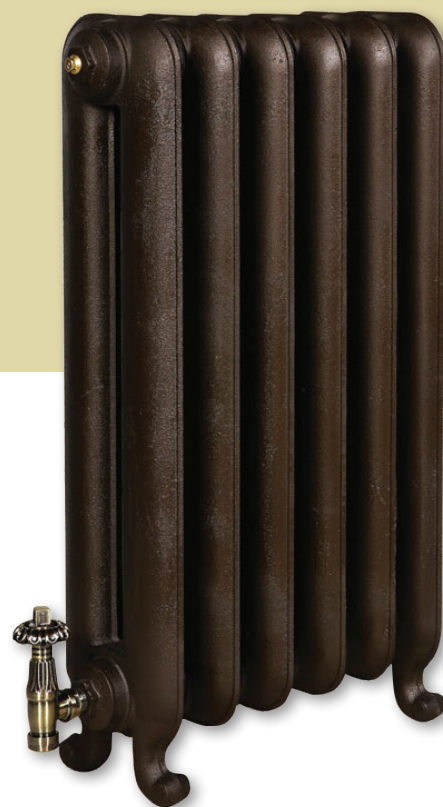

# Bartholomew Cast Iron

## 740mm High

Specialist UK Manufacturer of Cast Iron Radiators

Paladin Radiators

Our Bartholomew cast iron radiator is a timeless, plain classic cast iron radiator. Paladin Radiators have faithfully recreated this cast iron radiator from an old hospital radiator from the Victorian era hence we have named this radiator after the famous St Bartholomew hospital in London. A very handsome and traditional cast iron radiator with simple curvaceous design offering a contemporary feel for the more modern home as well as an authentic smart feel for the period room or barn conversion. A truly versatile and timeless classic.

For the Bartholomew cast iron radiator there are many options to custom finish this old hospital radiator and transform the plain sweeping shape into a magnificent stylish feature within a room for your home. The Bartholomew cast iron radiator is also available in 570mm High.